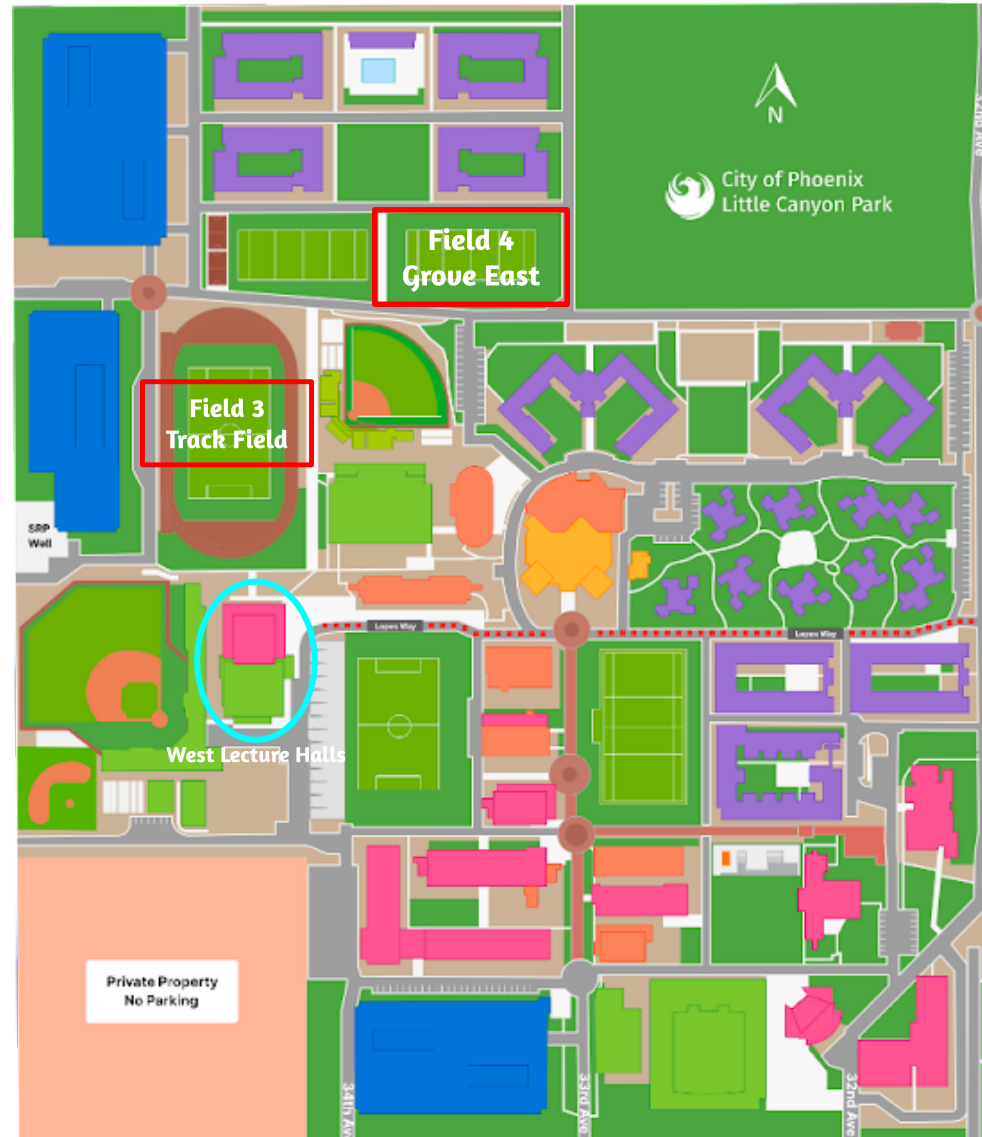

Division 2 Classroom Assignments

Each team is assigned a classroom near their fields for a meeting space throughout the weekend - each team will share a classroom with one other team

Team	Classroom
Division 2 - Building 22 - West Lecture Halls	
Cal State San Marcos	22-101
Cal Poly B	22-101
Stanford	22-102
UCLA	22-102
Concordia	22-103
UC Santa Cruz	22-103
U San Diego	22-104
St. Mary's	22-104

Enter building through center door, turn right, and enter through double doors.

Game officials can use any open space/classroom in building 22 or the Student Union building 29