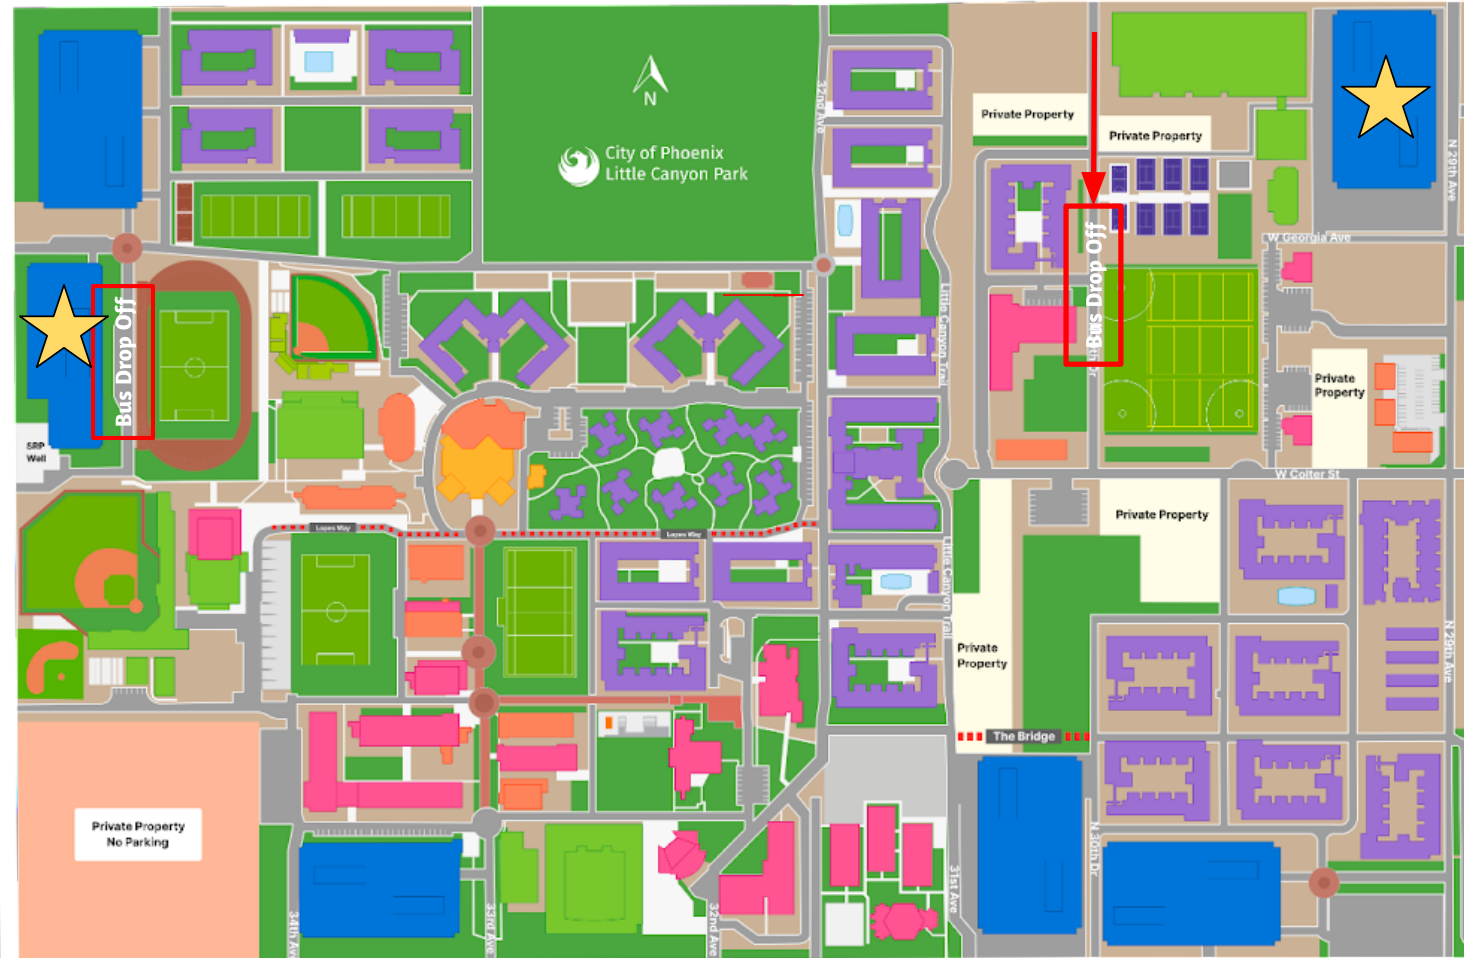

Field 3, 4, & 5: Continue on W Camelback Rd to N 35th Ave and turn Right. Entrance to Parking is past the Baseball Stadium and Halo Parking Garage.

Parking Map

Bus dropoff/parking on East side of Halo Garage and on 30th Dr off of Missouri.
Large vans will fit in parking garages.

Missouri Garage
Fields 1&2

W Missouri Ave.

N 30th Dr

Halo Garage

Fields 3&4

N 35 Ave.

W Camelback Road

Restaurants

Lopes Way
 Panda Express
 The Grid (Snacks)
 Subway
 Kaminari Poke
 Chick-Fil-A
 Pita Jungle

Thunderground
 Taco Bell
 Sweet Disciple

Student Union
 Habit Burger Grill
 Einstein Bros Bagels
 Fresh Fusion
 Canyon Pizza Co.
 Grand Canyon Beverage Co. (2nd Floor)
 Training Table
 Jamba Juice
 Qdoba