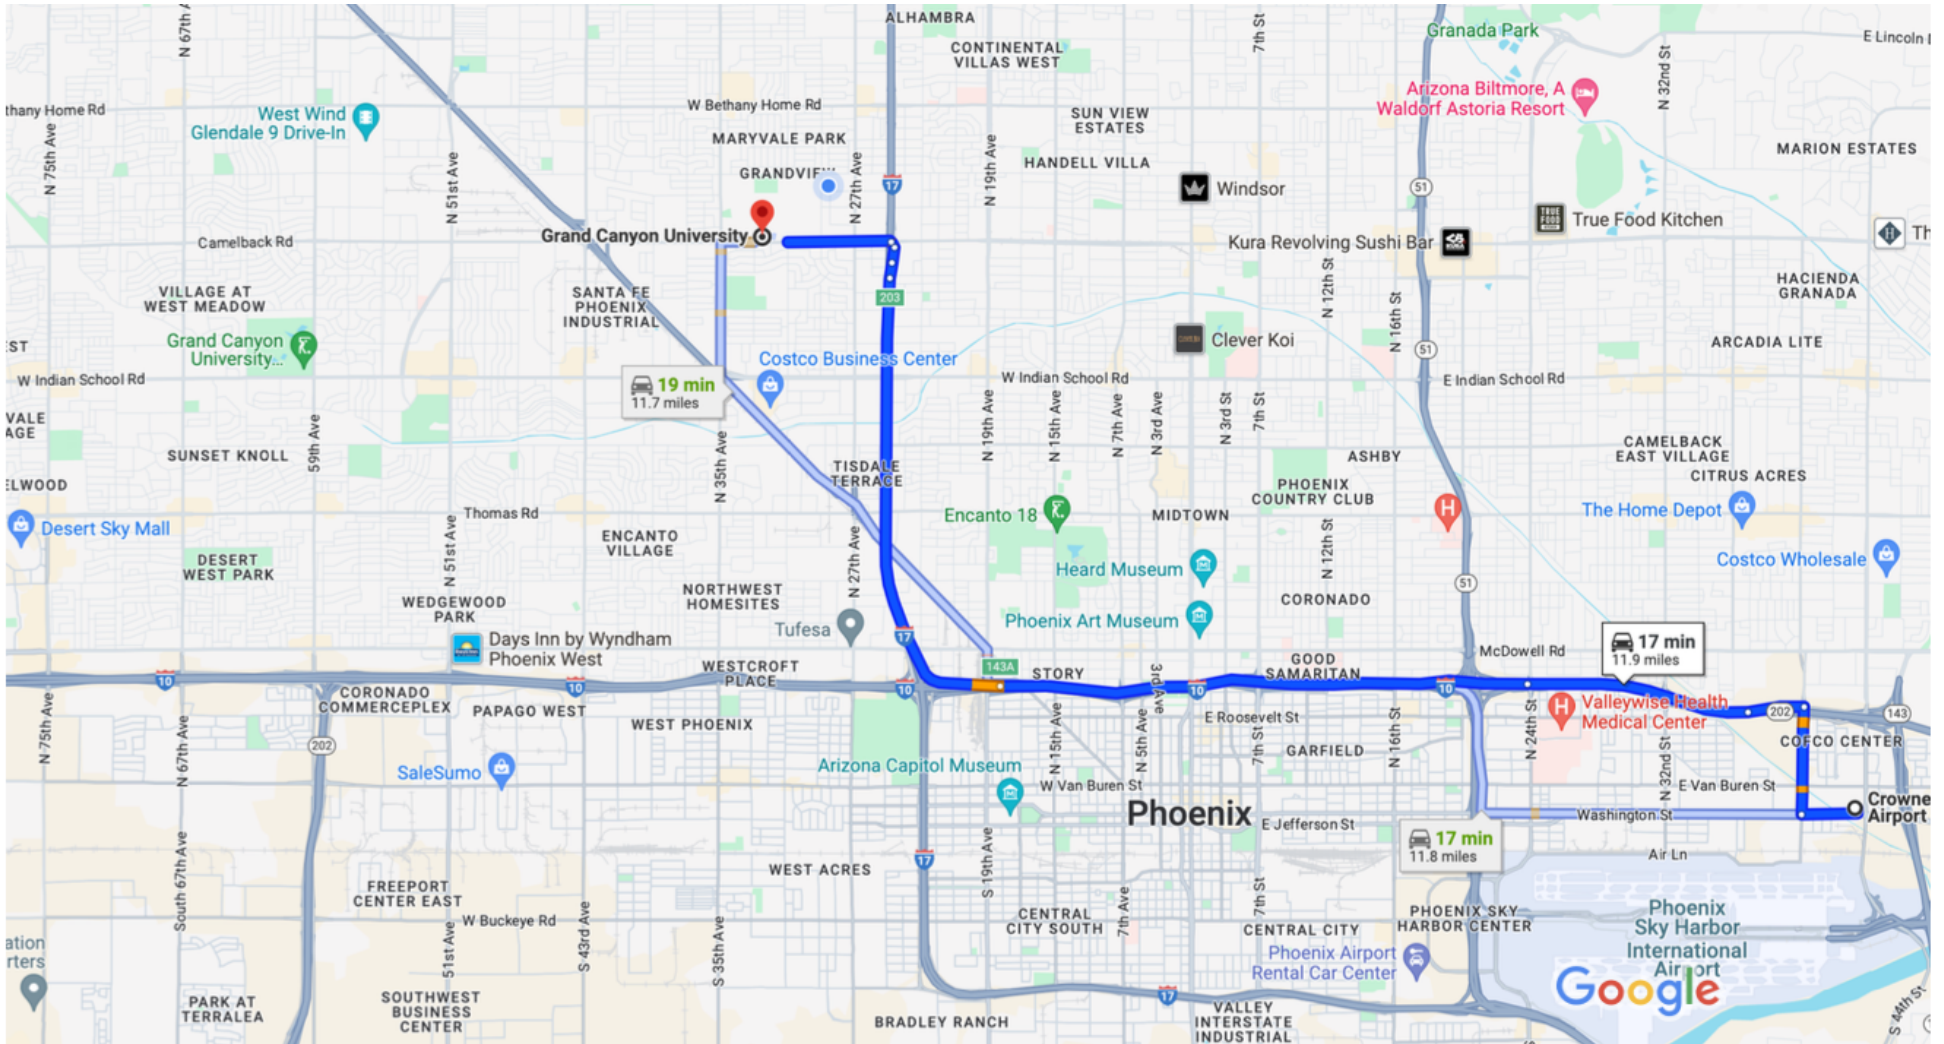

Higher seeded team is home and will wear white.

Lower seeded team is away and will wear dark.

Field Map

W Missouri Ave.

N 35 Ave.

W Camelback Road

Directions From Crowne Plaza Phoenix Airport

Written Driving Directions from Crowne Plaza Phoenix Airport

Get on AZ-202/AZ-202 Loop W from N 40th St

- ↑ 1. Head South toward Washington St
- ↷ 2. Turn right onto Washington St
- ↷ 3. Turn right onto N 40th St
- ↑ 4. Turn left to merge onto AZ-202/AZ-202 Loop W

Continue on AZ-202. Take I-10 W and I-17 N to N Black Canyon Hwy. Take Exit 203 from I-17 N

- ↑ 5. Merge onto AZ-202/AZ-202 Loop W
- ↑ 6. Use the left 3 lanes to merge onto I-10 W toward Los Angeles
- ↷ 7. Use the right 2 lanes to take exit 143A-143B to merge onto I-17 N toward Flagstaff
- ↷ 8. Take exit 203 toward Camelback Rd

Field 3, 4, & 5: Continue on W Camelback Rd to N 35th Ave and turn Right. Entrance to Parking is past the Baseball Stadium and Halo Parking Garage.

Parking Map

Bus dropoff/parking on East side of Halo Garage and on 30th Dr off of Missouri.
Large vans will fit in parking garages.