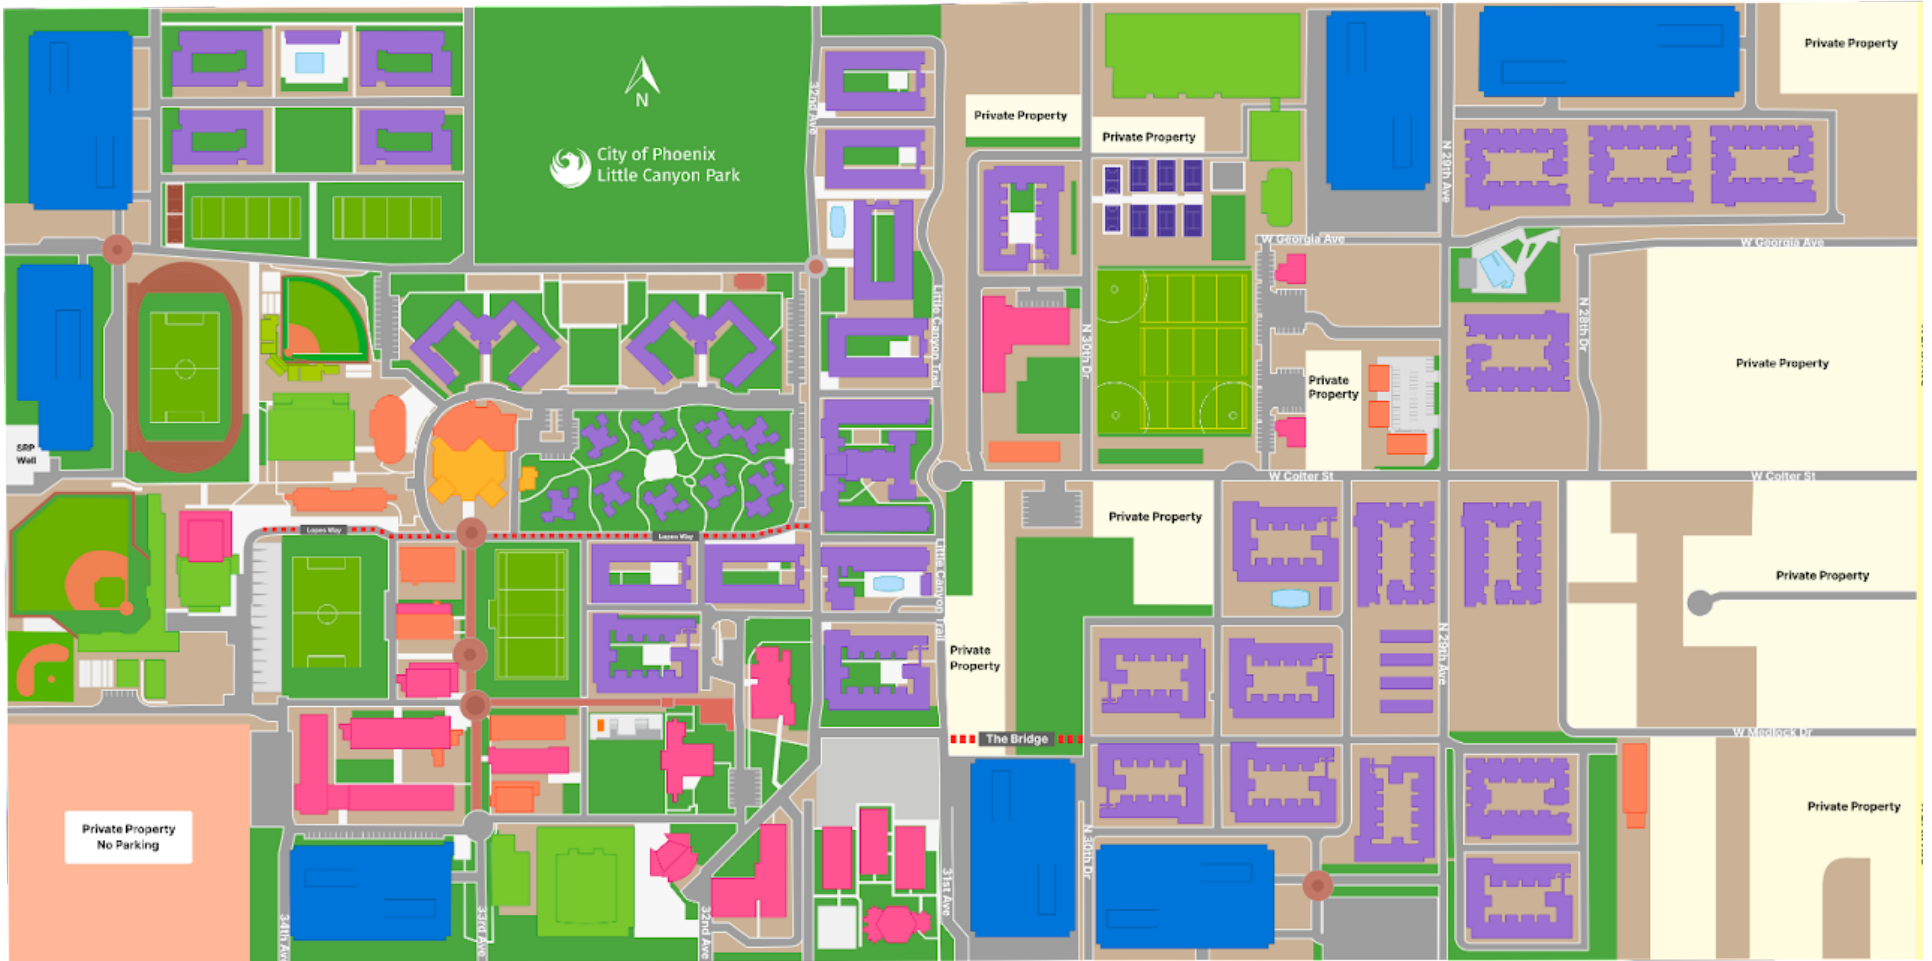

Campus Map and Address

3300 W Camelback Road, Phoenix, AZ, 85017