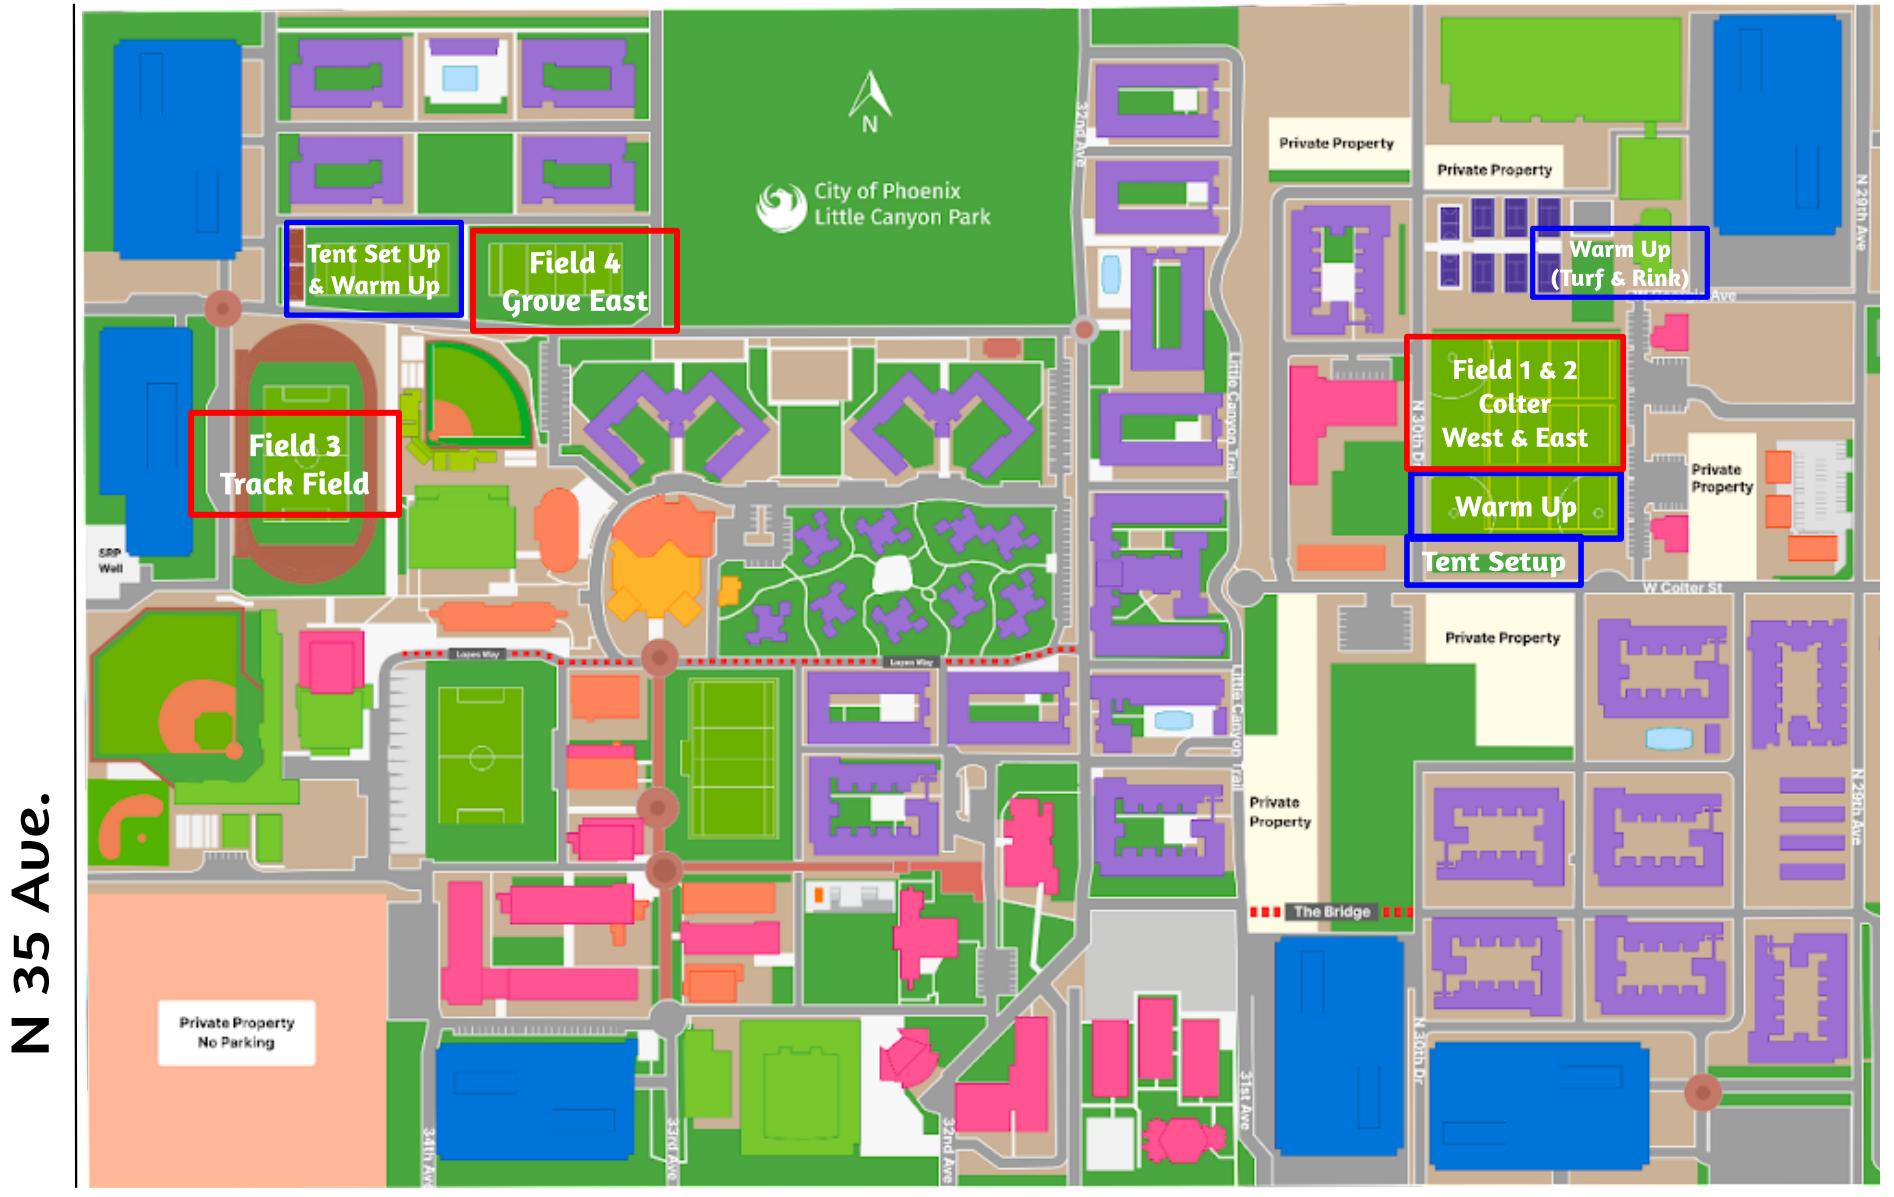

Field Map

W Missouri Ave.

N 35 Ave.

W Camelback Road