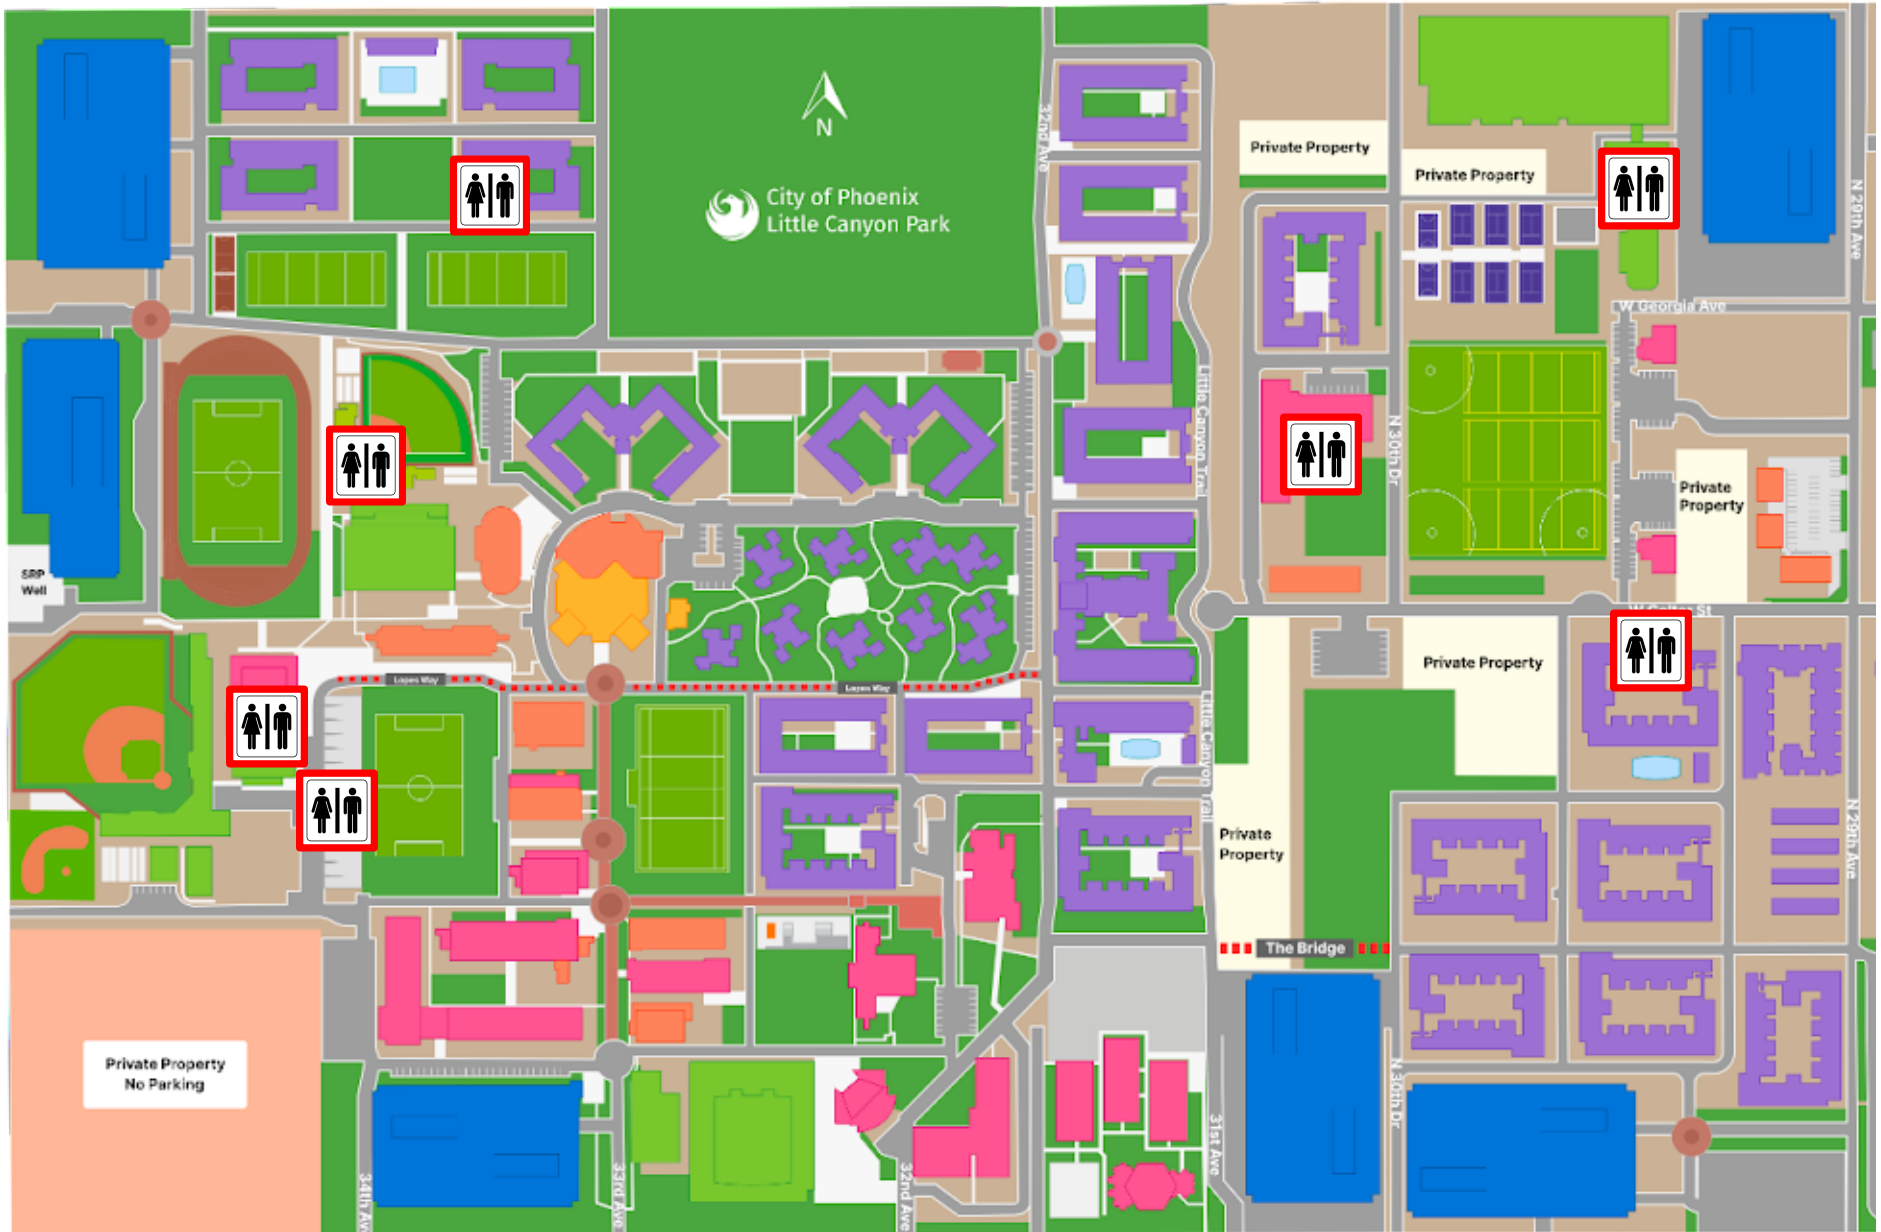

Restrooms

East Campus Buildings 84, 10, 22, 9 and West Campus Buildings 58, 42, 50