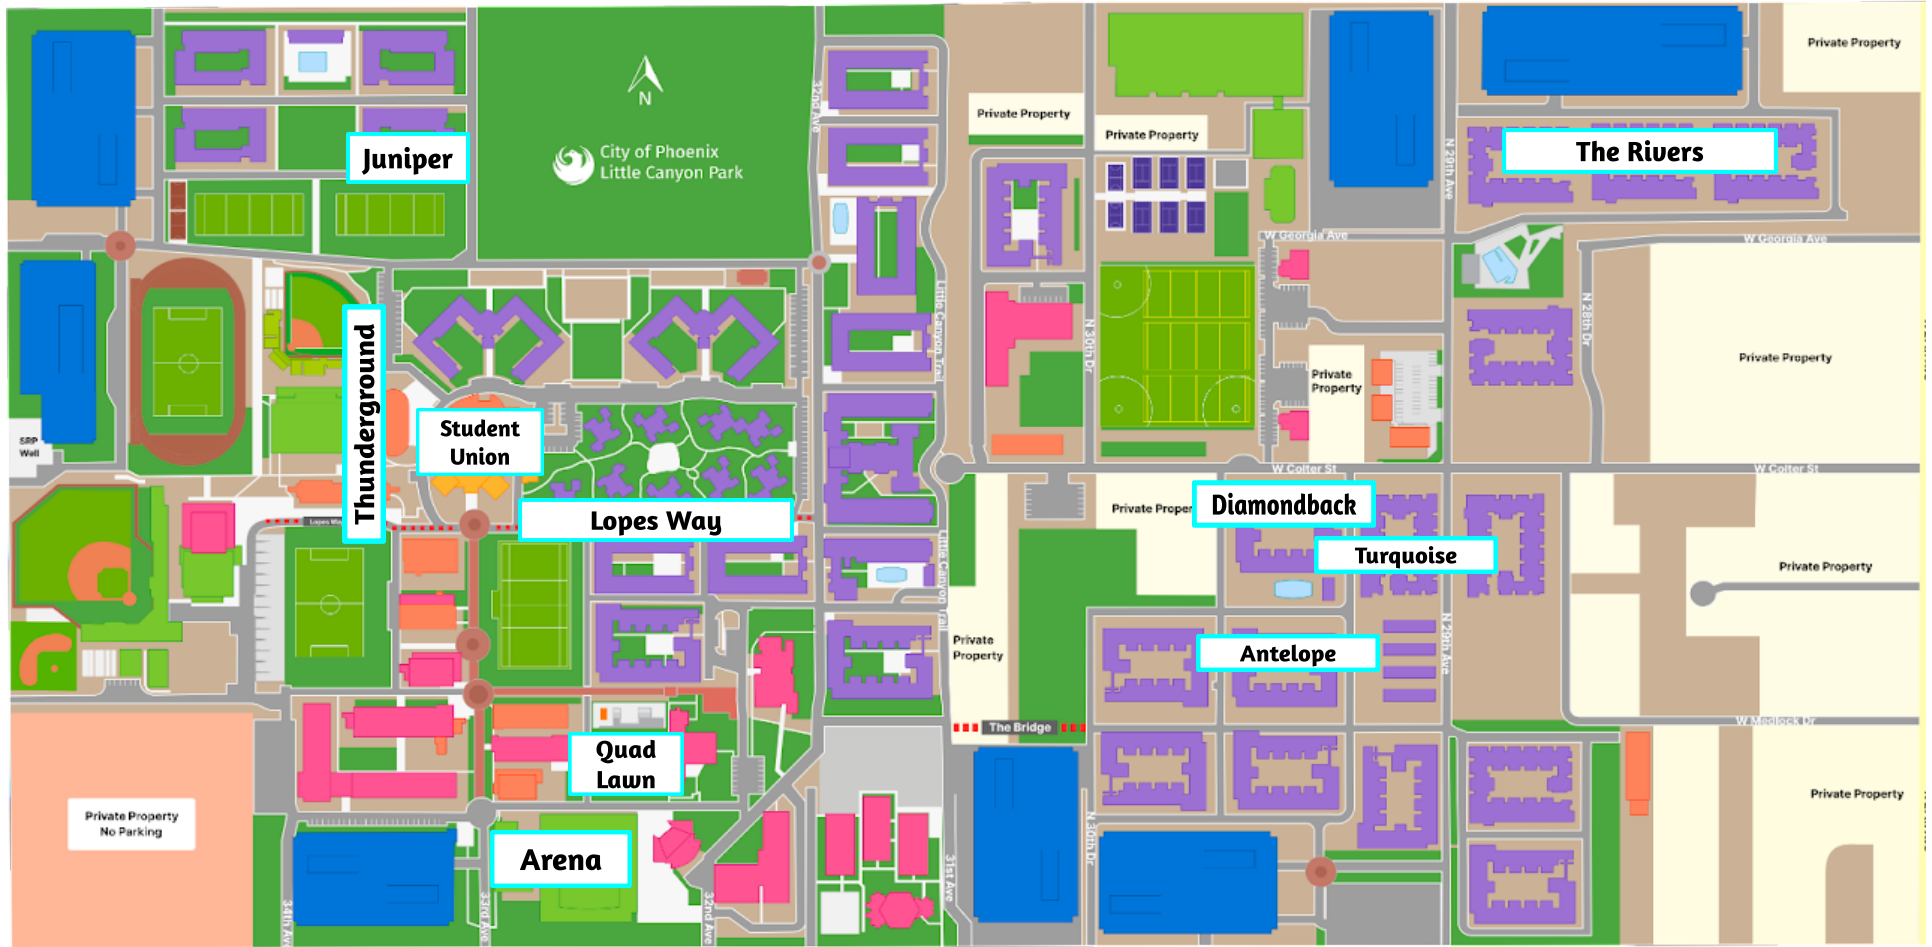

Missouri Garage
Fields 1&2

W Missouri Ave.

N 30th Dr

Halo Garage

Fields 3&4

N 35 Ave.

W Camelback Road

Restaurants

Lopes Way
 Panda Express
 The Grid (Snacks)
 Subway
 Kaminari Poke
 Chick-Fil-A
 Pita Jungle

Thunderground
 Taco Bell
 Sweet Disciple

Student Union
 Habit Burger Grill
 Einstein Bros Bagels
 Fresh Fusion
 Canyon Pizza Co.
 Grand Canyon Beverage Co. (2nd Floor)
 Training Table
 Jamba Juice
 Qdoba