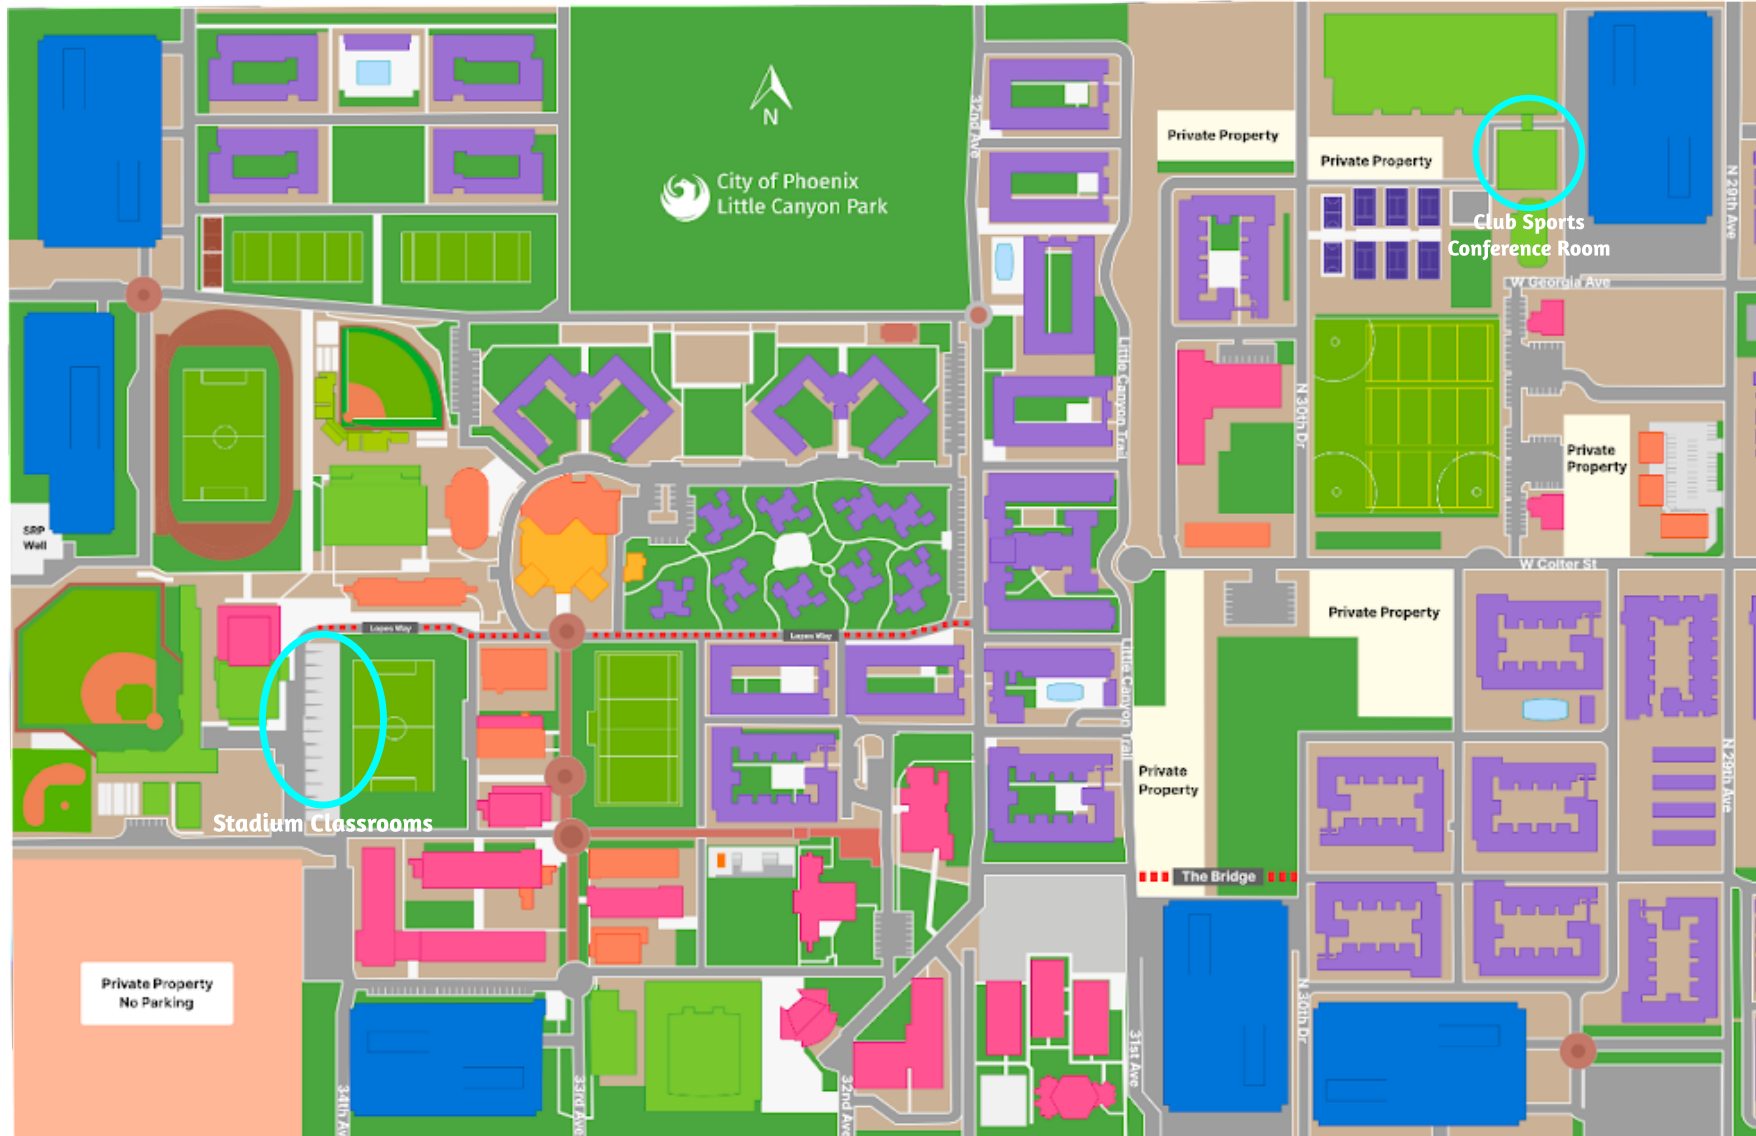

Officials Classrooms

Officials can use the Stadium Classrooms (Building 9 Room 100) and the Conference Room in the Club Sports Offices in addition to those listed above